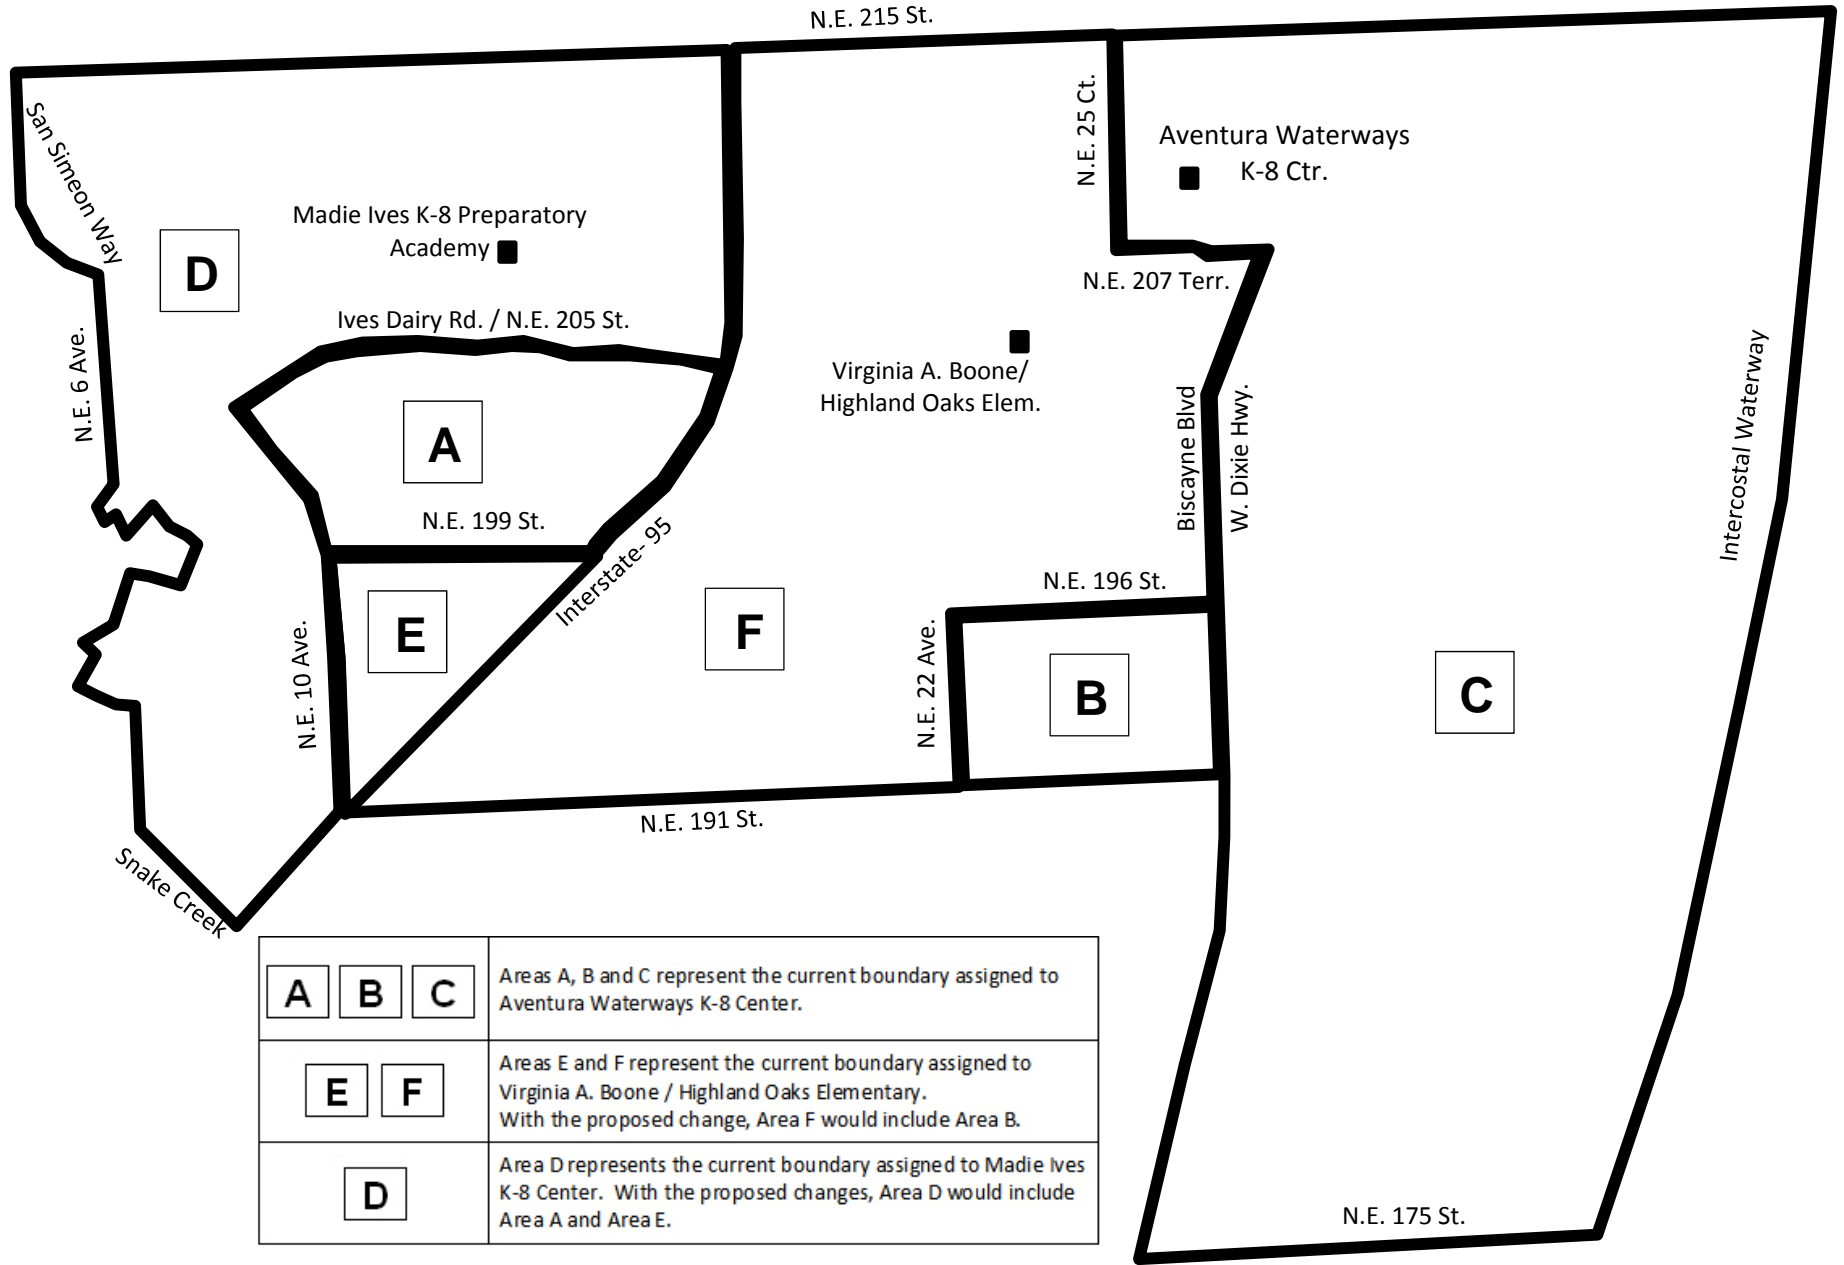

Aventura Waterways K-8 Center
 21101 NE 26 Avenue
 Miami, FL 33180

Madie Ives K-8 Preparatory Academy
 20770 NE 14 Avenue
 Miami, FL 33179

Virginia A. Boone/ Highland Oaks Elementary School
 20500 NE 24 Avenue
 Miami, FL 33180

<div style="display: flex; gap: 10px;"> <div style="border: 1px solid black; padding: 2px 5px;">A</div> <div style="border: 1px solid black; padding: 2px 5px;">B</div> <div style="border: 1px solid black; padding: 2px 5px;">C</div> </div>	<p>Areas A, B and C represent the current boundary assigned to Aventura Waterways K-8 Center.</p>
<div style="display: flex; gap: 10px;"> <div style="border: 1px solid black; padding: 2px 5px;">E</div> <div style="border: 1px solid black; padding: 2px 5px;">F</div> </div>	<p>Areas E and F represent the current boundary assigned to Virginia A. Boone / Highland Oaks Elementary. With the proposed change, Area F would include Area B.</p>
<div style="border: 1px solid black; padding: 2px 5px;">D</div>	<p>Area D represents the current boundary assigned to Madie Ives K-8 Center. With the proposed changes, Area D would include Area A and Area E.</p>